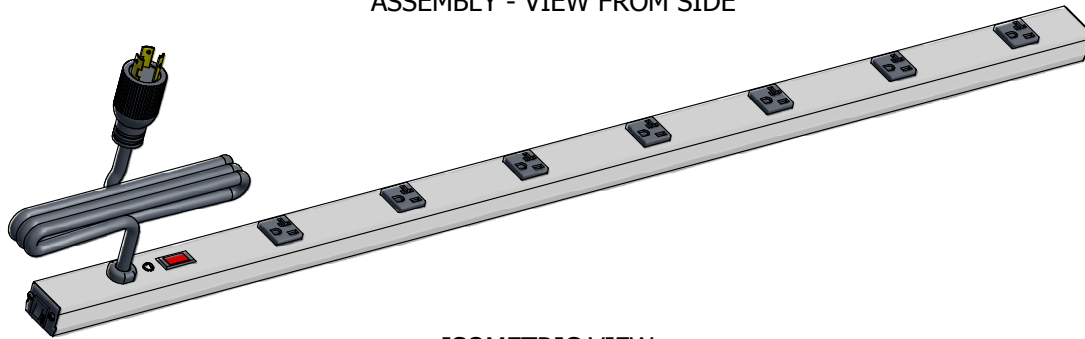

SECTION A-A
(VIEW FROM FRONT)

ASSEMBLY - VIEW FROM SIDE

ISOMETRIC VIEW

1589T42C1
Finish - Case - Anodized Aluminum Extrusion
Ends - ABS Plastic
Rated - 125 VAC, 60 Hz, 20 Amps
Approvals - CSA Certified Standards C22.2 (No. 21-95, 42-99) - UL Listed Standard UL1363
Cord Length
1589T42C1 - 6' Foot Twist Power Cord (NEMA L5-20P)
1589T42D1 - 15' Foot Twist Power Cord (NEMA L5-20P)
Accessories Included
Mounting Bracket Kit with Hardware