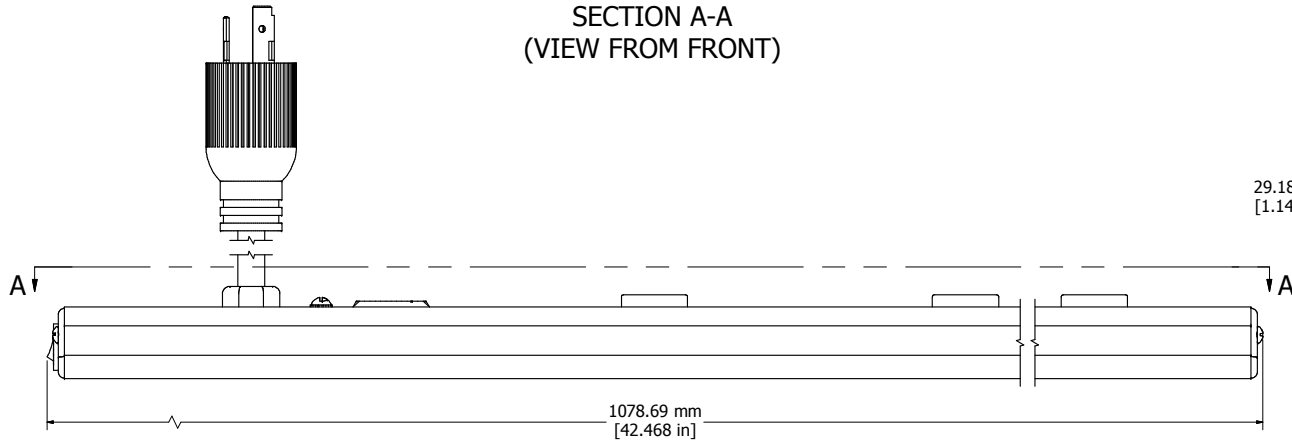

SECTION A-A
(VIEW FROM FRONT)

ASSEMBLY - VIEW FROM SIDE

ISOMETRIC VIEW

1589T42C1
Finish - Case - Anodized Aluminum Extrusion
Ends - ABS Plastic
Rated - 125 VAC, 60 Hz, 20 Amps
Approvals - CSA Certified Standards C22.2 (No. 21-95, 42-99) - UL Listed Standard UL1363
Cord Length
1589T42C1 - 6' Foot Twist Power Cord (NEMA L5-20P)
1589T42D1 - 15' Foot Twist Power Cord (NEMA L5-20P)
Accessories Included
Mounting Bracket Kit with Hardware